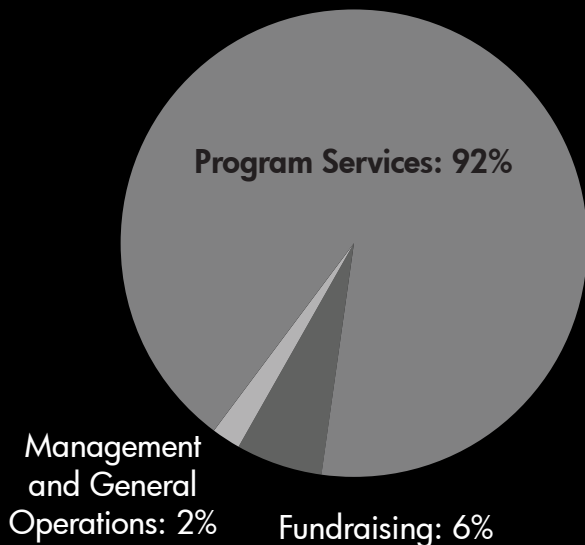

2010 OPERATIONAL EXPENDITURES

2010 REVENUE:

Contributions	$ 170,583
Government Grants	25,140
Program Fees	5,943
Interest Income	65
Sponsorships	1,900
Working Capital	4,200
TOTAL SUPPORT	$ 207,831

2010 EXPENSE:

Program Services	$ 187,324
Management and General Operations	4,796
Fundraising	11,952
TOTAL EXPENSE	$ 204,072

NET INCOME **$ 3,759**

BOARD OF DIRECTORS

President: Craig Harris, Kolmon Enterprises

Treasurer: Chip Lindeke, Architect, Rafferty, Rafferty, Tollefson and Lindeke, St. Paul, MN

Anthony Caponi, Artistic Director, Caponi Art Park

Cheryl Caponi, Director of Programs and Operations, Caponi Art Park

Tom Egan, Dakota County Commissioner, Eagan, MN

Sue Hegarty, Pencil Thin Communications, Inc.

Juli Seydell Johnson, Director of Parks and Recreation, Eagan, MN

Wendy Raway, Marketing Consultant, Eagan, MN

Merri Schreiber, Vice President, Anchor Bank, Eagan, MN

Honorary Member: Dr. Robert M. Gavin, Jr., The Hartford, CT

STAFF

Anthony Caponi, Artistic Director and Artist in Residence

Cheryl Caponi, Director of Program and Operations

Heather Westerlund, Program and Volunteer Coordinator

Ryan Neuenfeldt, Grounds Curator

VOLUNTEERS

Meghan Atkinson
Elena Balandina
Ashley Berg
Beth Betts
Laura Campbell
Larry Czarnetzki
Erin Derwin
Tracy Dougherty
Samantha Dryden
Nick Dryden
Peter Duniton
Russ Borud
Tom Fletcher
Delores Gaiser
Mark Georgesen
Anno Goshgarian
Sharon Grose
Carly Gutzmann
Patrick Hamilton
Karoline Hand
Kayla Hanson
Sue Hegarty
Sara Heesen
Maribeth Heying
Benjamin Heying
Pat Hobot
Chella Jagaraj

Kathy Jandric
Karina Johnson
Nate Johnson
Pat Koors
Marty Kuebler
Morgan Kuehn
Jon Laqua
Paul Larsen
Ashley LaTour
John Lattyak
Katrina Laube
Joshua Laube
Lukas Laube
Nicole Luebker
Yelva Lynfield
Nicole MacDonald
Cathy Marquardt
Kailin McNeal
Joseph McQuoid
Aidan Mesic
Paul Mikhailov
Imtiaz Mondal
Chelsea Moore
Katie Moser
Lonna Nelson
Mark Oldfield
John Olson

Sue Olson
Ursula Ostrowski
Matt Potter
Coery Pressgrove
Michael Proebstle
Jordan Puchniak
Linda Quammen
Matt Riehm
Gayle Roberts
David Rosenbaum
Joyce Rosenbaum
Terry Ryan
Jesse Schmidt
Steve Schmidt
Michael Siluk
Kelsey Siqveland
Patti Smith
Jennifer Smith
Jina Penn-Tracy
Scott Tracy
Evelyn VanceKristin Vogel
Betty Wallien
Ruth Windberg
Ken Zaffke
Blue Cross Blue Shield of MN employees
Dakota County Sentence to Serve
University of MN Retirees Volunteer Center